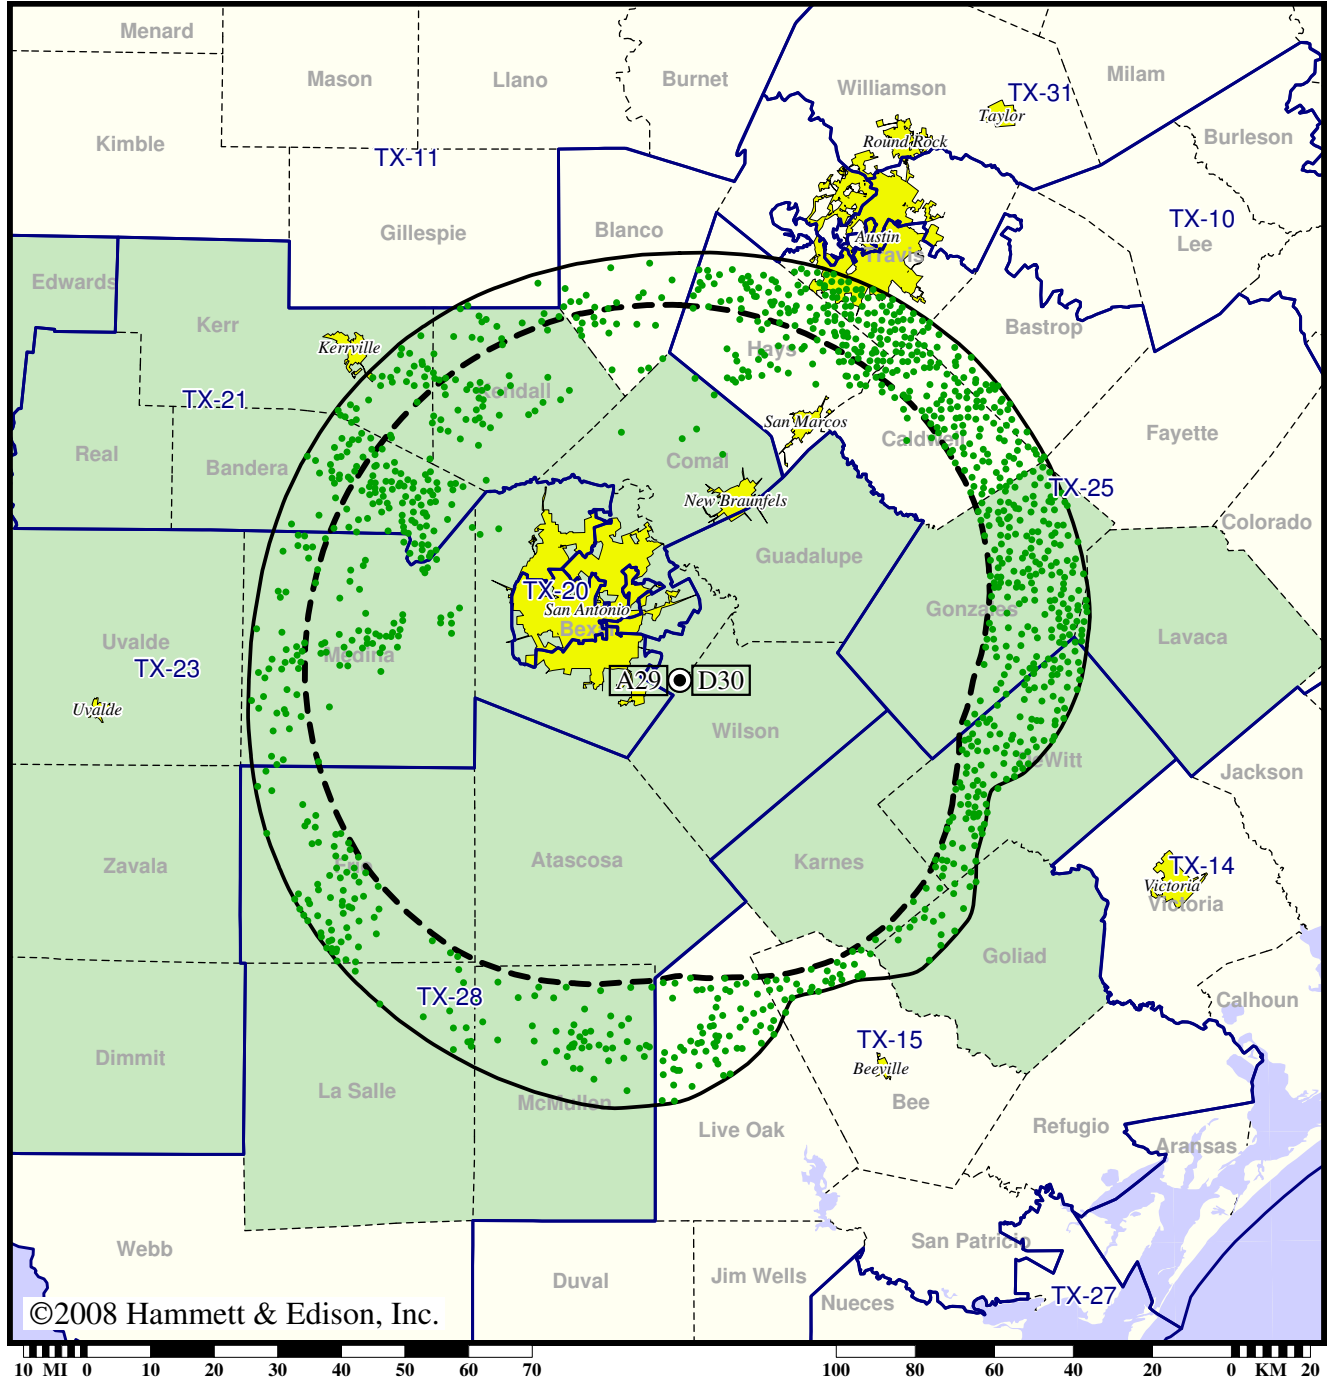

TV Station KABB • Analog Channel 29, DTV Channel 30 • San Antonio, TX

Expected Change In Coverage: Post-Transition Appendix B Facility

Appendix B (solid): 1000 kW ERP at 441 m HAAT, Network: Fox
vs. Analog (dashed): 5000 kW ERP at 443 m HAAT, Network: Fox

Market: San Antonio, TX

● Coverage gained after DTV transition
(no symbol) No change in coverage